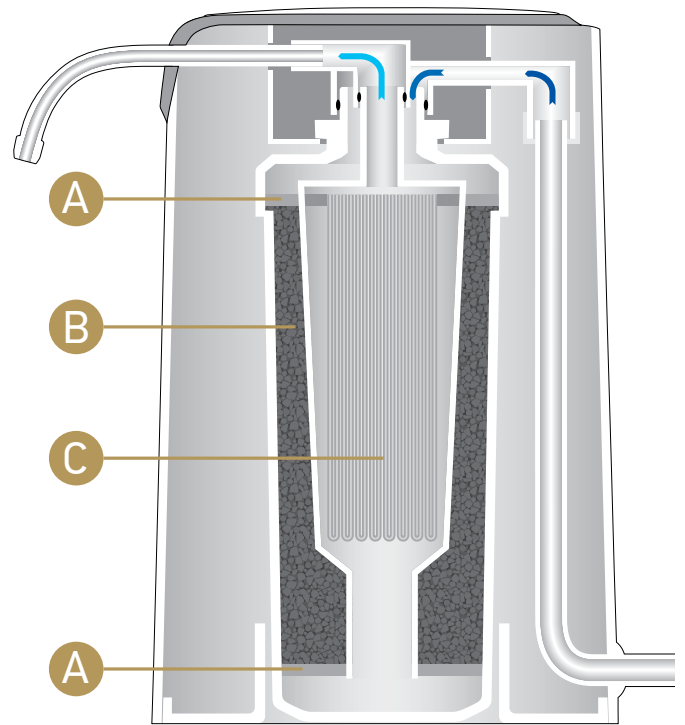

Multi-function diverter included that fits virtually any kitchen sink faucet. You don't have to mount and unmount the filter every time you need clean water. Install the diverter once on the tap, without tools, and use its multi-function valve everyday to divert water to the filter when you need pure water, or bypass the filter for normal tap water.

- On-tap multi-function diverter valve included
- Universal adapters fit most faucets
- Tool-free connection

- Quarter-turn, instant-change filter element

Fully Certified

Conforms to Directives and Standards 2015/1787/EU, 98/83/EC, EN 13443-2:2005 + A1:2007, EN 14898: 2006+A1:2007, EN 14652:2005+A1:2007.

Bravo Filter Internals' Chart

- A 5-micron Sediment Poly Pre-Filter
- B Coconut Granular Activated Carbon
- C Ultrafiltration Hollow Fiber Membrane

Ultrafiltration Hollow Fiber Membrane

Make Your Contribution to Saving Our Planet

Tech Specs

Installation type	sink faucet mount
Recommended filtration rate	up to 2 l / min.
Installed filter cartridge	K898
Filter cartridge service life	4000 l (1 year) typical
Installation kit	included
Weight (without water)	1.2 kg
Dimensions (WDH)	17.5 x 9.4 x 26.5 cm