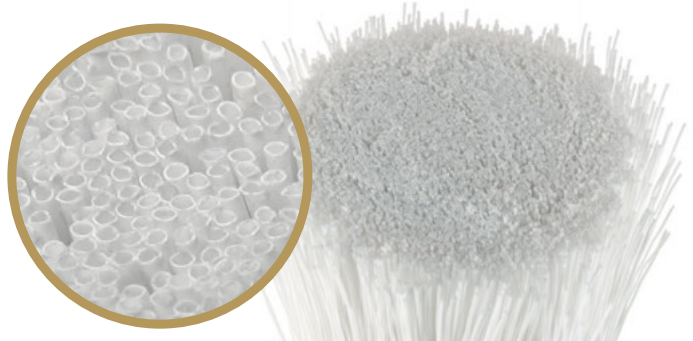

Beautiful, high-end all-in-one countertop water filter with sediment filtration stage, coconut shell activated carbon sorption stage and 0.01 micron ultrafiltration membrane final stage for perfect water filtration and conditioning, with the quarter-turn bayonet instant change filter element.

- On-tap multi-function diverter valve included
- Universal adapters fit most faucets
- Tool-free connection

- Quarter-turn, instant-change filter element

Fully Certified

Conforms to Directives and Standards 2015/1787/EU, 98/83/EC, EN 13443-2:2005 + A1:2007, EN 14898: 2006+A1:2007, EN 14652:2005+A1:2007.

Bravo Filter Internals' Chart

- A 5-micron Sediment Poly Pre-Filter
- B Coconut Granular Activated Carbon
- C Ultrafiltration Hollow Fiber Membrane

Ultrafiltration Hollow Fiber Membrane

Make Your Contribution to Saving Our Planet